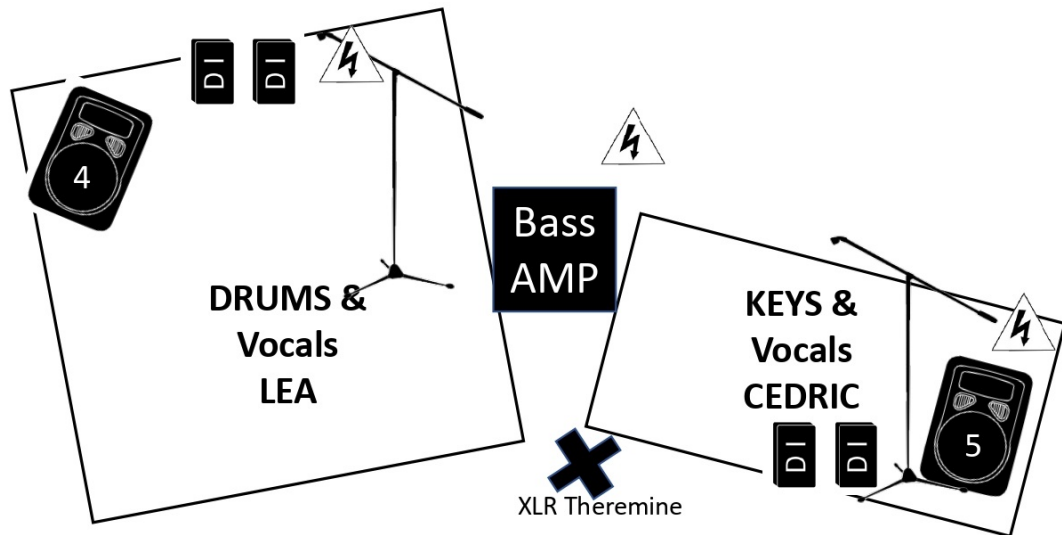

FRANCK CARDUCCI & THE FANTASTIC SQUAD

RIDER - 2023

STAGE PLOT

Risers

1 x 3m x 2m x 0.60m stage left (*drums*)

1 x 2m x 2m x 0.40m stage right (*keyboards*)

El. Guitar & Vocals

BARTH

Bass & Vocals

FRANCK

Ac. Guitar & Vocals

MARY

Technical Rider

- The venue should provide an appropriate sound system and lights which should be installed before the band arrives.

The venue shall provide competent and knowledgeable technicians.

- We will need 5 monitor channels

- We will bring 3 x EuroLite AF 180 Geysers Fog machines. (front stage)

- We need to hang our backdrop at the back of the stage, if there's a screen we can display an image file.