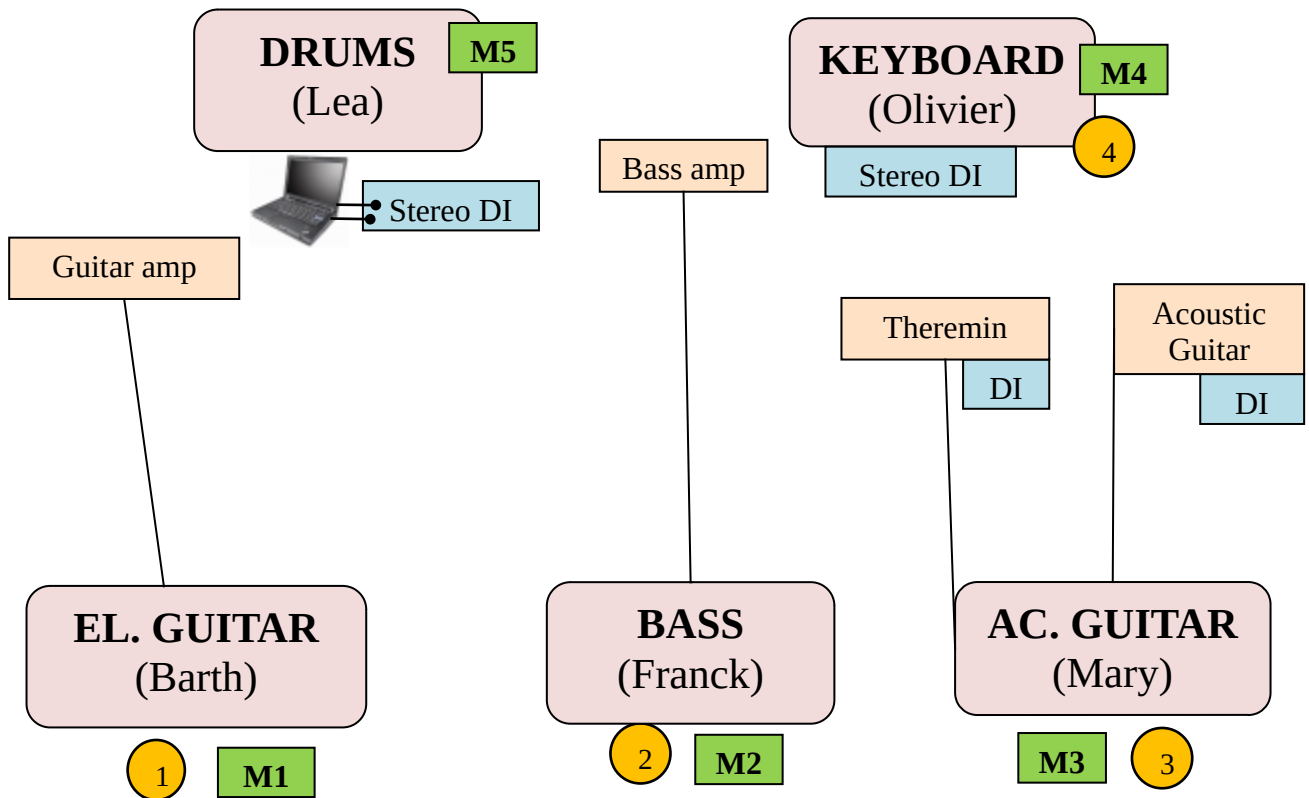

## STAGE PLOT

- **M** : Monitors
- **DI** : DI boxes
- **x** : Microphones + stands
- **Amp** : Amps and accessories
-  : Stereo Sampler (near the drummer)

## INPUT LIST – PATCH

Channel	Instrument	Plug	Monitors
1	Kick		M2 (Franck) + M5 (Lea)
2	Snare		
3	Tom 1		
4	Tom 2		
5	Overhead L		
6	Overhead R		
7	Sampler L	Stereo DI	a bit in all
8	Sampler R		
9	Mic 1 : Barth		M1 (Barth) + a bit in M5 (Lea)
10	Mic 2 : Franck		M2 (Franck) + a bit in all
11	Mic 3 : Mary		M3 (Mary) + a bit in M5 (Lea)
12	Mic 4 : Olivier		M4 (Olivier)
13	Bass	(amp)	M5 (Lea)
14	Guitar Barth	(amp)	M5 (Lea)
15	Acoustic Guitar Mary	DI	M3 (Mary) + a bit in all
16	Keyboard L	Stereo DI	M4 (Olivier) + a bit in all
17	Keyboard R		M4 (Olivier) + a bit in all
18	Theremin	DI	a bit in all